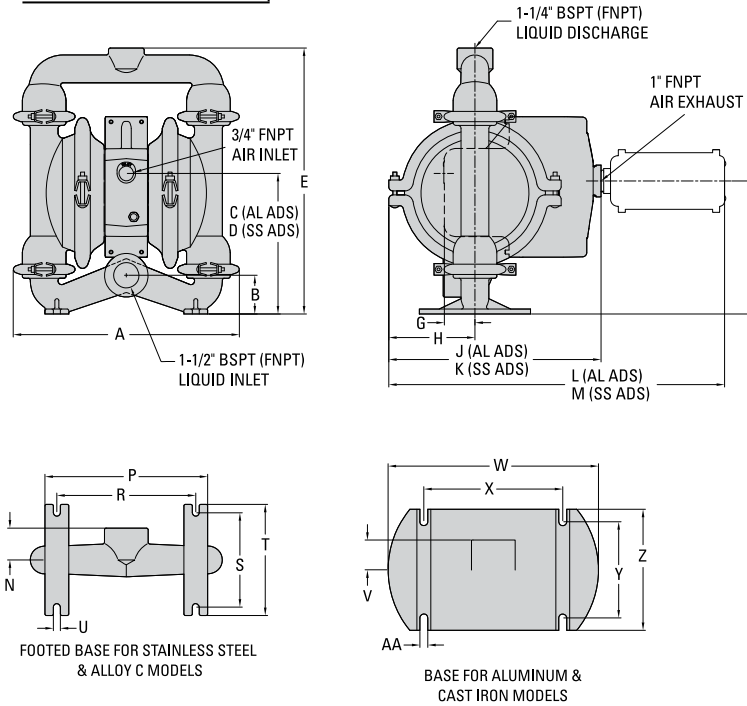

## PS4 ORIGINAL METAL PUMP

**38 mm (1-1/2") Pump**  
**Maximum Flow Rate:**  
**375 lpm (99 gpm)**

### DIMENSIONAL DRAWING

#### DIMENSIONS

ITEM	METRIC (mm)	STANDARD (inch)
A	368	14.5
B	64	2.5
C	225	8.9
D	231	9.1
E	429	16.9
F	213	8.4
G	48	1.9
H	138	5.4
J	340	13.4
K	327	12.9
L	537	21.1
M	525	20.7
N	51	2.0
P	262	10.3
R	224	8.8
S	150	5.9
T	178	7.0
U	10	0.4
V	48	1.9
W	338	13.3
X	224	8.8
Y	155	6.1
Z	193	7.6
AA	13	0.5

#### Specifications:

Height..... 429 mm (16.9")  
 Width..... 368 mm (14.5")  
 Depth..... Aluminum ADS 327 mm (12.9")  
                   Stainless Steel ADS 315 mm (12.4")  
 Est. Ship Weight... Aluminum 21 kg (46 lbs)  
                                   316 Stainless Steel 28 kg (62 lbs)  
                                   Cast Iron 30 kg (66 lbs)  
 Air Inlet ..... 3/4"  
 Liquid Inlet..... 1-1/2"  
 Liquid Outlet..... 1-1/4"