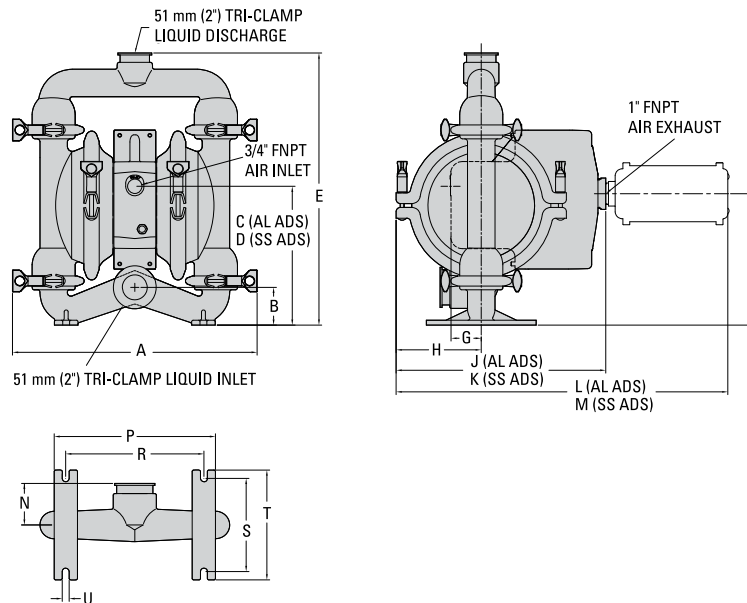

#### DIMENSIONS

ITEM	METRIC (mm)	STANDARD (inch)
A	368	14.5
B	64	2.5
C	225	8.9
D	231	9.1
E	429	16.9
F	213	8.4
G	48	1.9
H	138	5.4
J	340	13.4
K	327	12.9
L	537	21.1
M	525	20.7
N	51	2.0
P	262	10.3
R	224	8.8
S	150	5.9
T	178	7.0
U	10	0.4
V	48	1.9
W	338	13.3
X	224	8.8
Y	155	6.1
Z	193	7.6
AA	13	0.5

### PUMP DATA

#### Specifications:

Height..... 429 mm (16.9")  
 Width..... 368 mm (14.5")  
 Depth..... Aluminum ADS 327 mm (12.9")  
                   Stainless Steel ADS 315 mm (12.4")  
 Est. Ship Weight... Aluminum 21 kg (46 lbs)  
                                   316 Stainless Steel 28 kg (62 lbs)  
                                   Cast Iron 30 kg (66 lbs)  
 Air Inlet ..... 3/4"  
 Liquid Inlet..... 1-1/2"  
 Liquid Outlet..... 1-1/4"

#### DIMENSIONS

ITEM	METRIC (mm)	STANDARD (inch)
A	396	15.6
B	64	2.5
C	225	8.9
D	231	9.1
E	442	17.4
F	213	8.4
G	48	1.9
H	138	5.4
J	340	13.4
K	327	12.9
L	527	21.1
M	525	20.7
N	67	2.7
P	261	10.3
R	224	8.8
S	151	5.9
T	178	7.0
U	10	0.4